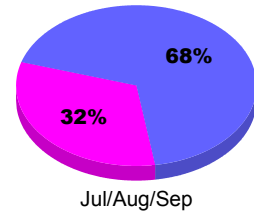

Membership Results
2010-2011

Membership
2009-2010

Month	Net Memb Goal	Actual New Memb	Actual Dropped Memb	Gain/Loss of Memb	Gain/Loss of Memb
Jul/Aug/Sep	0	18	-44	-26	-28
Totals	0	18	-44	-26	-28

Membership Results 2010-2011

Goal, New, Dropped, Gain/Loss

Comparison of Membership Gain/Loss

Current Year Compared to the Previous Year

Gender Comparison 2010-2011

■ Male ■ Female